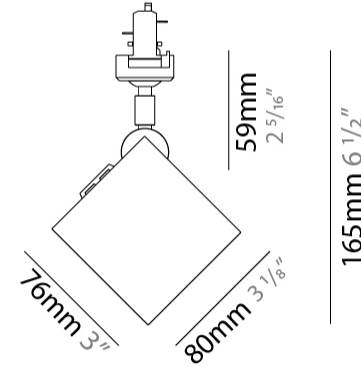

PROJECT	_____
TYPE	_____
SPECIFIER	_____
QUANTITY	_____
DATE	_____

DAU SINGLE TRACK

D96048R9-

base number Finish
Options

1. To build a product code in our configurator select the specify button on the base model # product page
2. To build a manual product code on this datasheet choose from the options listed below in blue font and add the suffix to the base model #

GENERAL

Series: Dau
Subseries: Dau Single
Brand: Milan
Division: Design
Mounting Type: Track
Mounting Location: Ceiling
Subcategory: Spots

PHYSICAL

Shape: Cube
Width (mm): 80
Width (in): 3 1/8
Height (mm): 165
Height (in): 6 1/2
Light Distribution: Adjustable / Direct
Fixture Finish: BAL / MWL / BSL
Fixture Material: Extruded Aluminum

ELECTRICAL

Number of Lamps: 1
Lamp Type: LED
Total Output Wattage (W): 9.3
Dimming: Phase Dimming (120Vac Only)
Input Voltage (V): 120

LED

Number of LEDs: 1
Color Temperature (°K): 3000
Max. Delivered Lumen (lm): 956
CRI: >90 CRI
Lamp Life (hrs): 50000

OPTICAL

RATINGS AND CERTIFICATIONS

Certified By: Certified for North American Standards
IP rating: IP20

80mm 3 1/8"