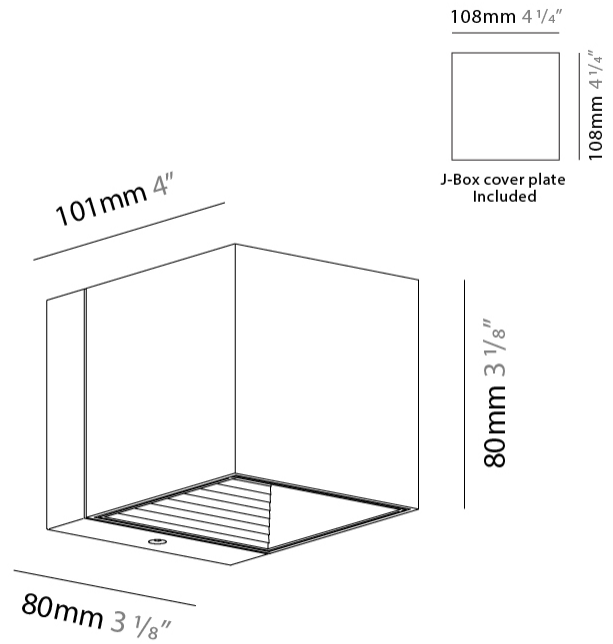

PROJECT	_____
TYPE	_____
SPECIFIER	_____
QUANTITY	_____
DATE	_____

DAU SINGLE SURFACE

D93148R9-

base number Finish
Options

1. To build a product code in our configurator select the specify button on the base model # product page
2. To build a manual product code on this datasheet choose from the options listed below in blue font and add the suffix to the base model #

GENERAL

Series: Dau
Subseries: Dau Single
Brand: Milan
Division: Design
Mounting Type: Surface
Mounting Location: Wall
Subcategory: Up/Down Light

PHYSICAL

Shape: Cube
Length (mm): 80
Length (in): 3 1/8
Height (mm): 80
Height (in): 3 1/8
Extension (mm): 101
Extension (in): 4
Light Distribution: Direct / Indirect
Fixture Finish: BAL / MWL / BSL
Fixture Material: Extruded Aluminum

ELECTRICAL

Lamp Type: LED
Input Wattage (W): 14
Dimming: Electronic Low Voltage Dimming to 20%
Input Voltage (V): 120Vac Direct Line

LED

Number of LEDs: 2
Color Temperature (°K): 3000
Max. Delivered Lumen (lm): 1330
CRI: >90 CRI

OPTICAL

RATINGS AND CERTIFICATIONS

Certified By: Certified for North American Standards
IP rating: IP44