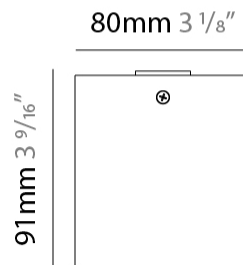

DAU SINGLE SURFACE

D92126R9-

base number Finish
Options

PROJECT
TYPE
SPECIFIER
QUANTITY
DATE

1. To build a product code in our configurator select the specify button on the base model # product page
2. To build a manual product code on this datasheet choose from the options listed below in blue font and add the suffix to the base model #

GENERAL

Series: Dau
Subseries: Dau Single
Brand: Milan
Division: Design
Mounting Type: Surface
Mounting Location: Ceiling
Subcategory: Downlight

PHYSICAL

Shape: Cube
Length (mm): 80
Length (in): 3 1/8
Width (mm): 80
Width (in): 3 1/8
Height (mm): 91
Height (in): 3 9/16
Light Distribution: Direct
Fixture Finish: BAL / MWL / BSL
Fixture Material: Extruded Aluminum

ELECTRICAL

Lamp Type: LED
Input Wattage (W): 10
Total Output Wattage (W): 9.3
Dimming: Tri-Mode (Non-Dimming and Phase Dimming (120Vac only) and 0-10V Dimming)
Driver Included: No
Driver Location: Remote
Driver Type: Constant Current
Input Voltage (V): 120 - 277
Constant Current (MA): 350

LED

Number of LEDs: 1
Color Temperature (°K): 3000
Max. Delivered Lumen (lm): 956
CRI: >90 CRI
Lamp Life (hrs): 50000

OPTICAL

RATINGS AND CERTIFICATIONS

Certified By: Certified for North American Standards
IP rating: IP20