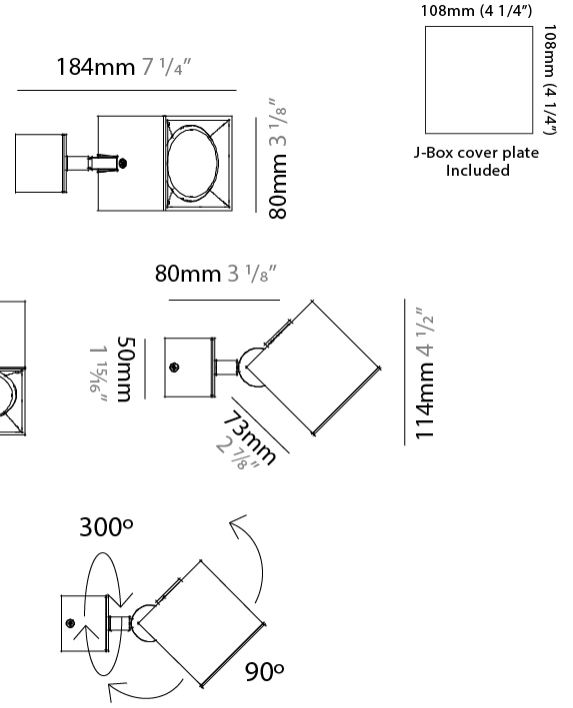

DAU SINGLE SURFACE

D92019-

base number   Finish
Options

PROJECT	_____
TYPE	_____
SPECIFIER	_____
QUANTITY	_____
DATE	_____

1. To build a product code in our configurator select the specify button on the base model # product page
2. To build a manual product code on this datasheet choose from the options listed below in blue font and add the suffix to the base model #

GENERAL

Series: Dau _____
Subseries: Dau Single _____
Brand: Milan _____
Division: Design _____
Mounting Type: Surface _____
Subcategory: Spots _____

PHYSICAL

Shape: Cube _____
Length (mm): 80 _____
Length (in): 3 1/8 _____
Width (mm): 83 _____
Width (in): 3 1/4 _____
Height (mm): 80 _____
Height (in): 3 1/8 _____
Max. Overall Height (mm): 160 _____
Max. Overall Height (in): 6 5/16 _____
Light Distribution: Adjustable / Direct _____
Weight (kg): 0.82 _____
Weight (lbs): 1.81 _____
Fixture Finish: [BAL](#) / [MWL](#) / [BSL](#) _____
Fixture Material: Extruded Aluminum _____

ELECTRICAL

Number of Lamps: 1 _____
Lamp Type: LED Retrofit _____
Lamp Shape: MR16 _____
Bulb Included: Bulb Not Included _____
Max. Wattage Per Lamp (W): 4 _____
Lamp Base: GU10 _____
Input Voltage (V): 120 _____

LED

OPTICAL

RATINGS AND CERTIFICATIONS

Certified By: Certified for North American Standards _____
IP rating: IP20 _____