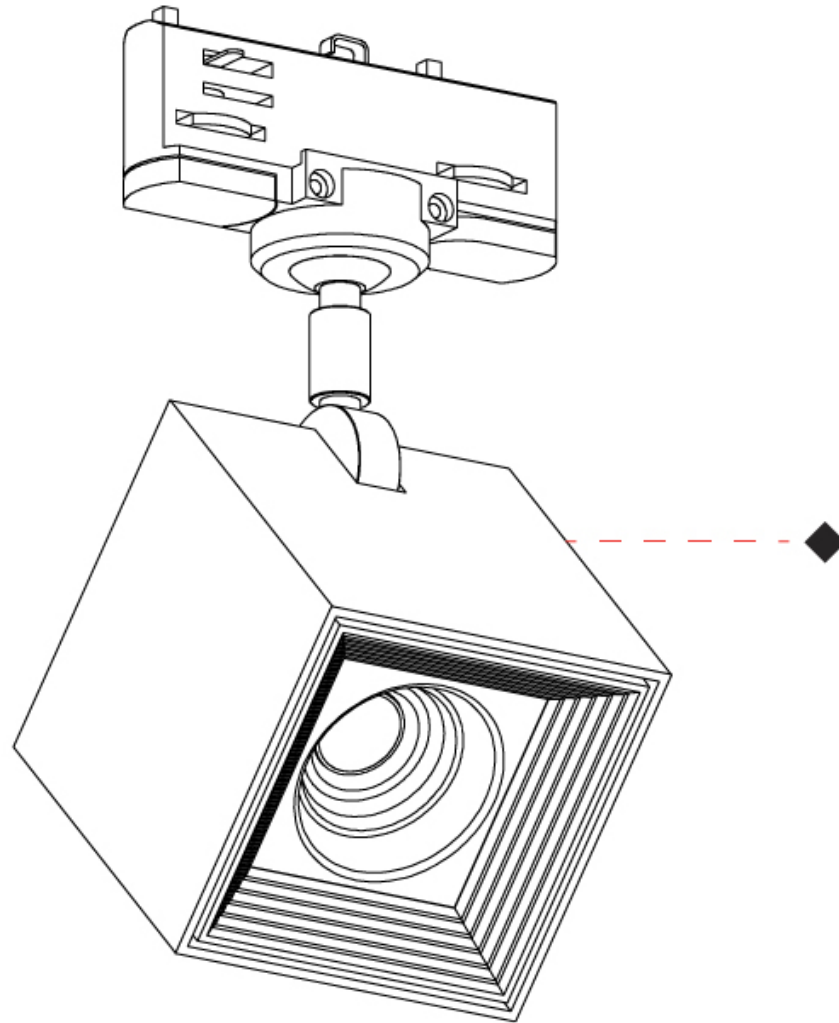

DAU SINGLE TRACK

D96048R9-

PROJECT _____

TYPE _____

SPECIFIER _____

QUANTITY _____

DATE _____

D