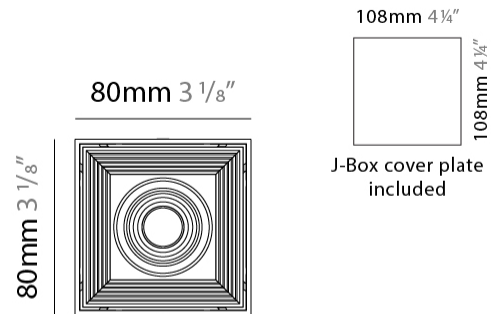

DAU SINGLE SURFACE

D92126R9-

base number Finish
Options

PROJECT
TYPE
SPECIFIER
QUANTITY
DATE

1. To build a product code in our configurator select the specify button on the base model # product page
2. To build a manual product code on this datasheet choose from the options listed below in blue font and add the suffix to the base model #

GENERAL

Series: Dau
Subseries: Dau Single
Brand: Milan
Division: Design
Mounting Type: Surface
Mounting Location: Ceiling
Subcategory: Downlight

PHYSICAL

Shape: Cube
Length (mm): 80
Length (in): 3 1/8
Width (mm): 80
Width (in): 3 1/8
Height (mm): 91
Height (in): 3 9/16
Light Distribution: Direct
Fixture Finish: BAL / MWL / BSL
Fixture Material: Extruded Aluminum

ELECTRICAL

Lamp Type: LED
Input Wattage (W): 10
Total Output Wattage (W): 9.3
Dimming: Tri-Mode (Non-Dimming and Phase Dimming (120Vac only) and 0-10V Dimming)
Driver Included: No
Driver Location: Remote
Driver Type: Constant Current
Input Voltage (V): 120 - 277
Constant Current (MA): 350

LED

Number of LEDs: 1
Color Temperature (°K): 3000
Max. Delivered Lumen (lm): 956
CRI: >90 CRI
Lamp Life (hrs): 50000

OPTICAL

RATINGS AND CERTIFICATIONS

Certified By: Certified for North American Standards
IP rating: IP20